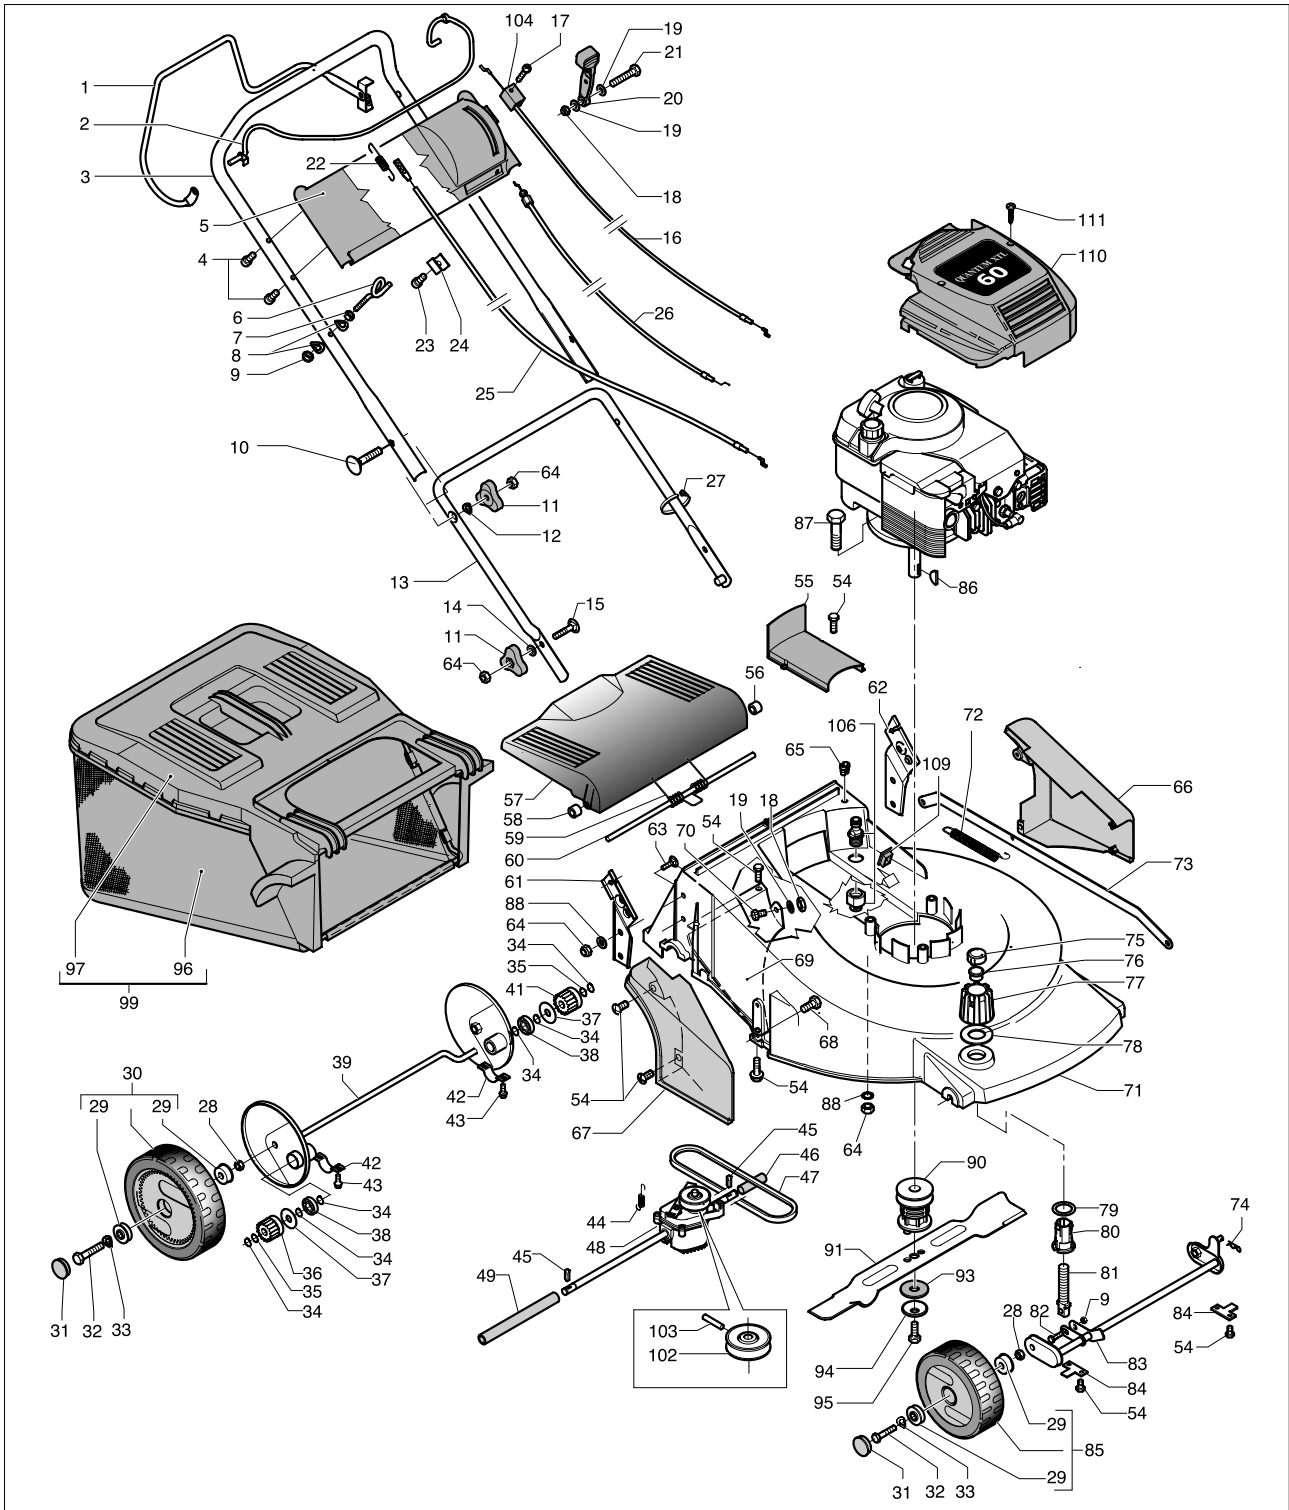

brand	MC CULLOCH - PARTNER

date	JAN/02	SHEET 1/3

Model

LM6053CD
6053CD

Product number

9538783-12
9538781-08